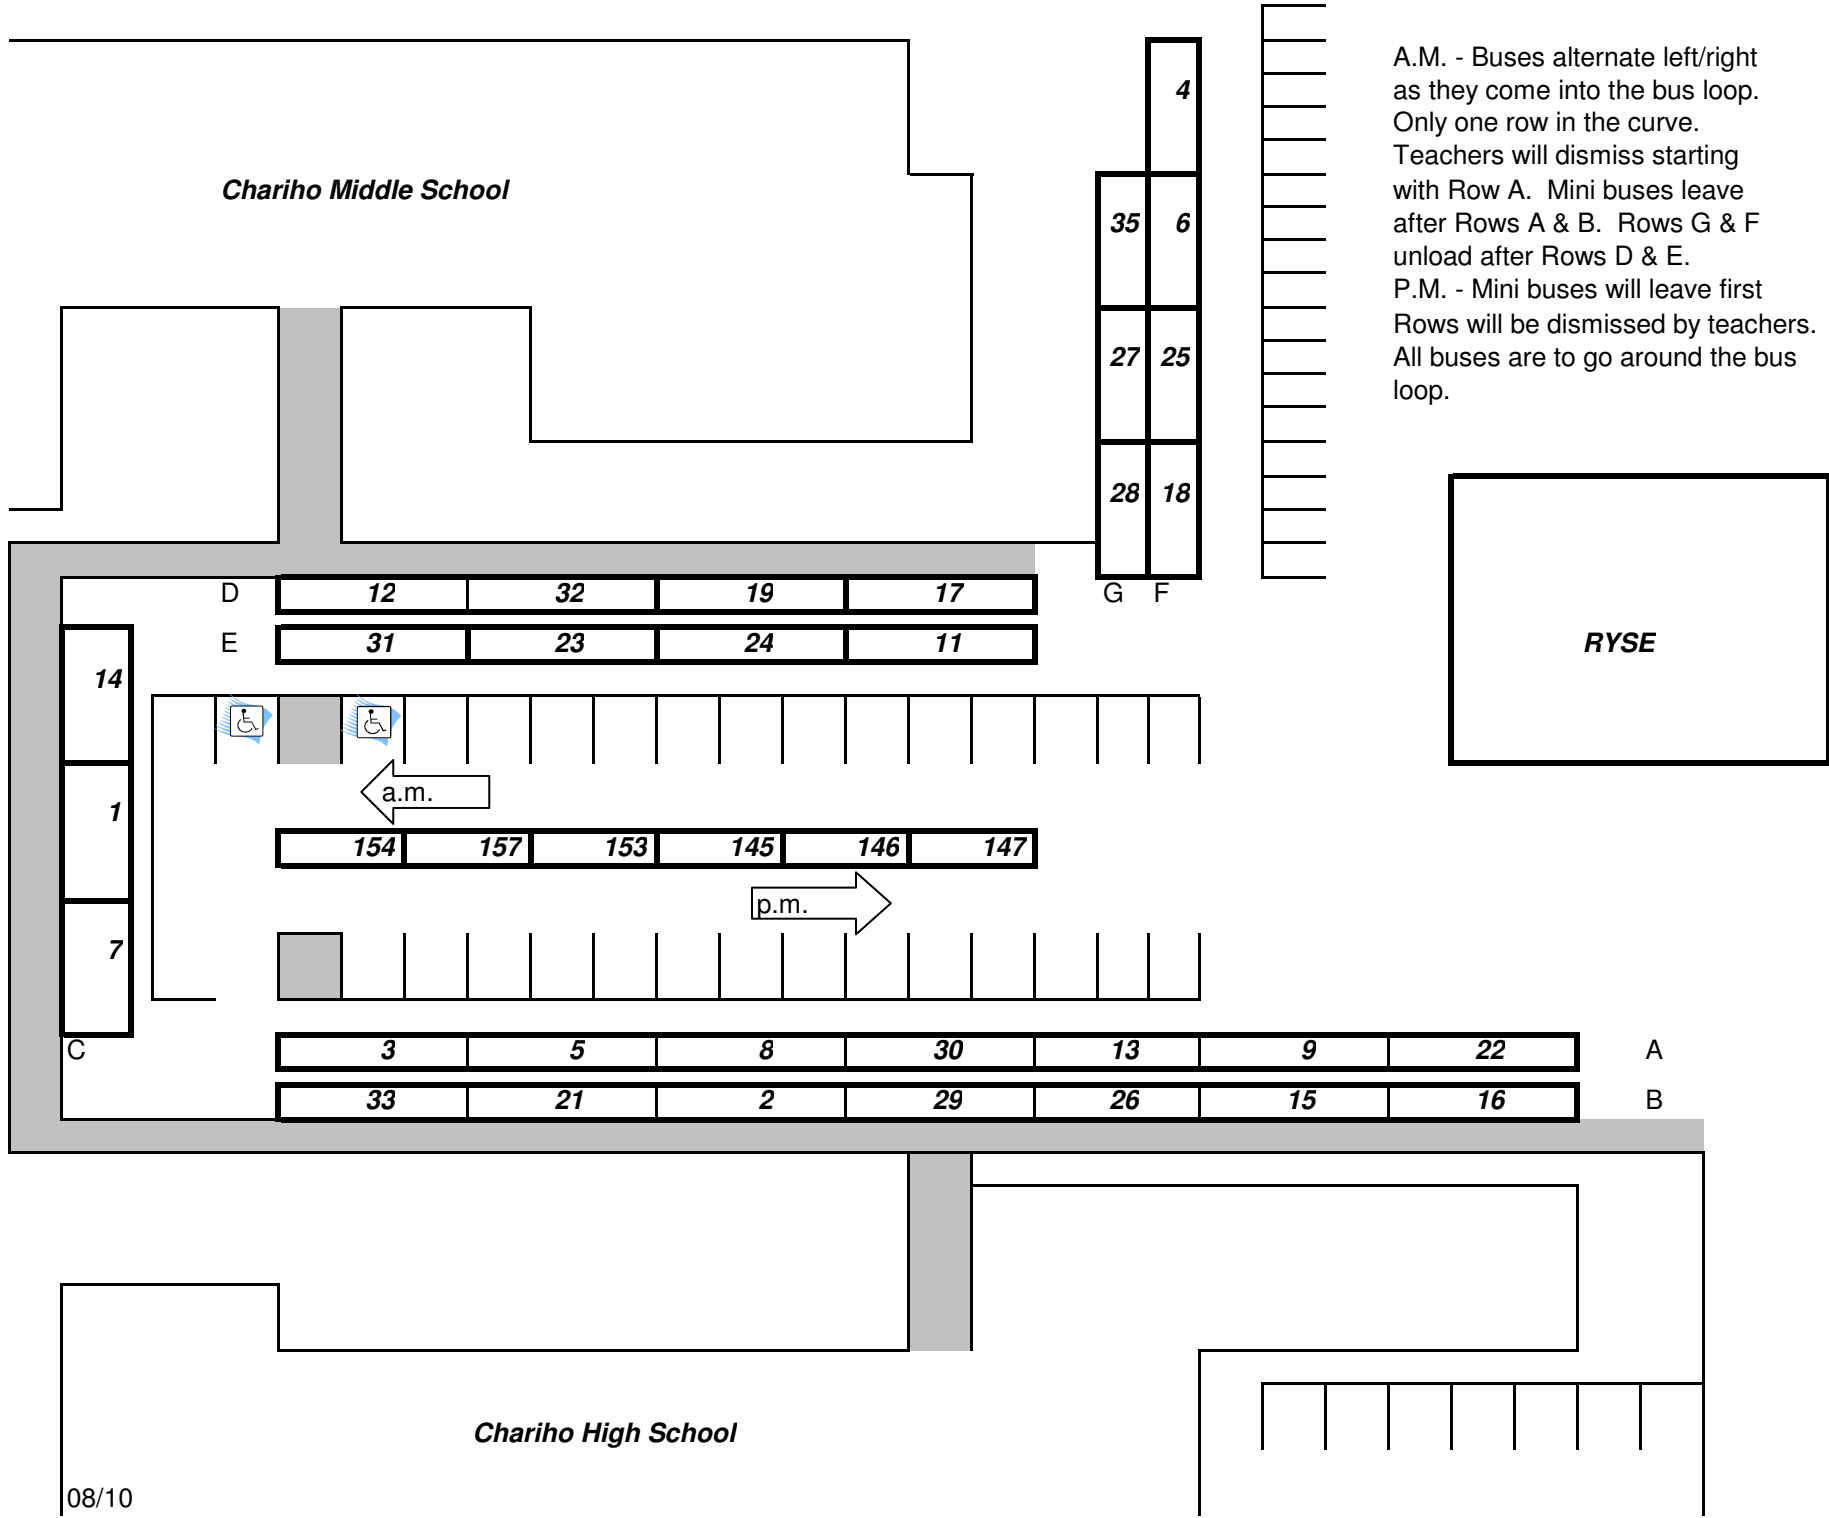

Chariho Middle School

A.M. - Buses alternate left/right as they come into the bus loop. Only one row in the curve. Teachers will dismiss starting with Row A. Mini buses leave after Rows A & B. Rows G & F unload after Rows D & E.
 P.M. - Mini buses will leave first. Rows will be dismissed by teachers. All buses are to go around the bus loop.